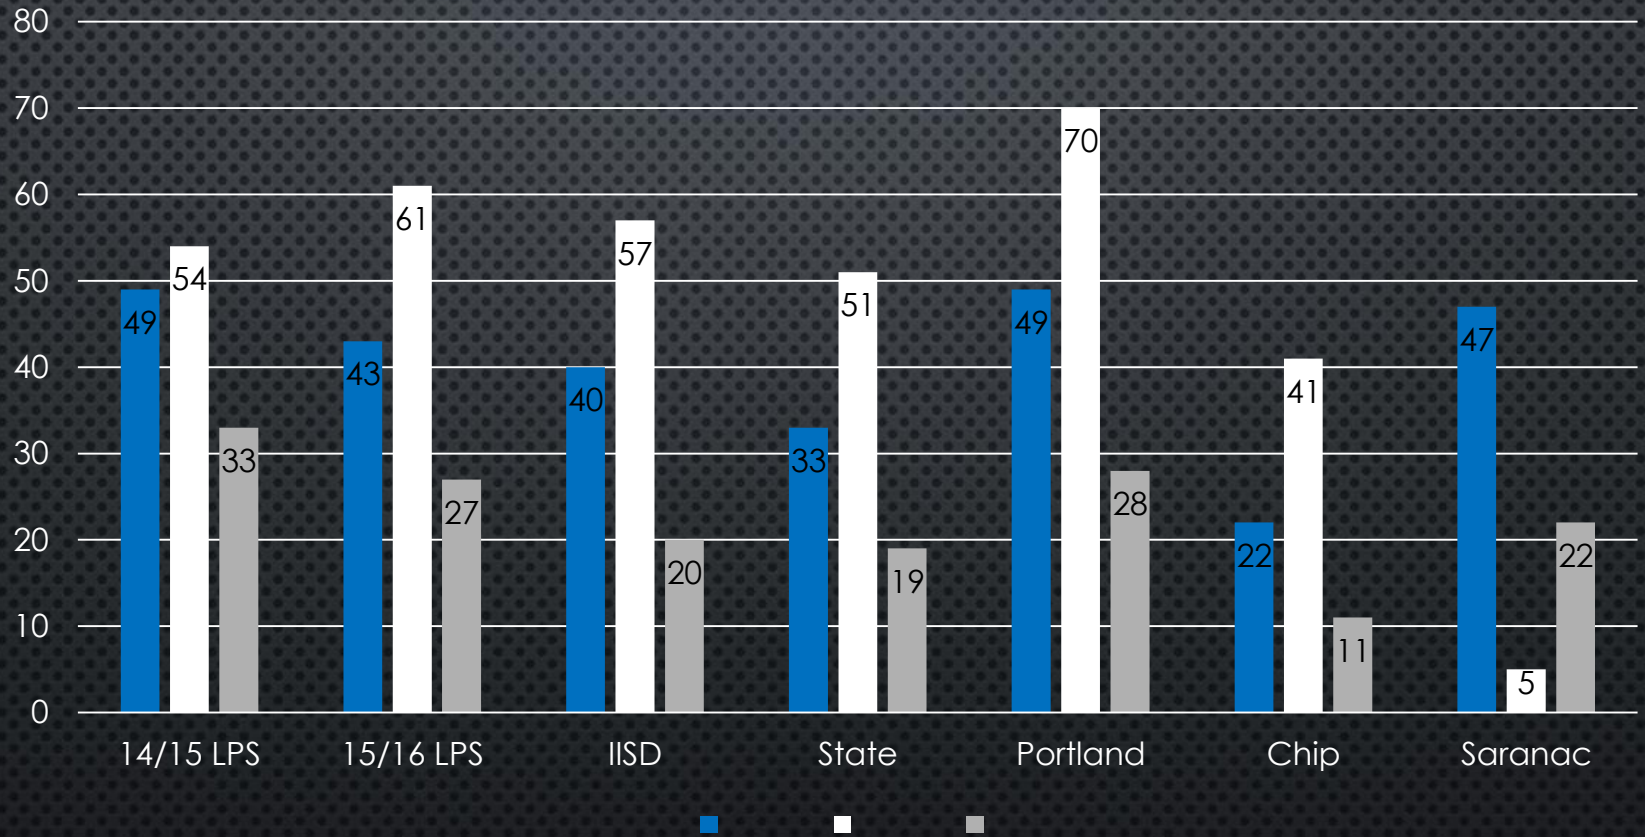

M STEP DATA

GRADE 5 MATH, ELA, SOCIAL STUDIES

M STEP | 2016-2017