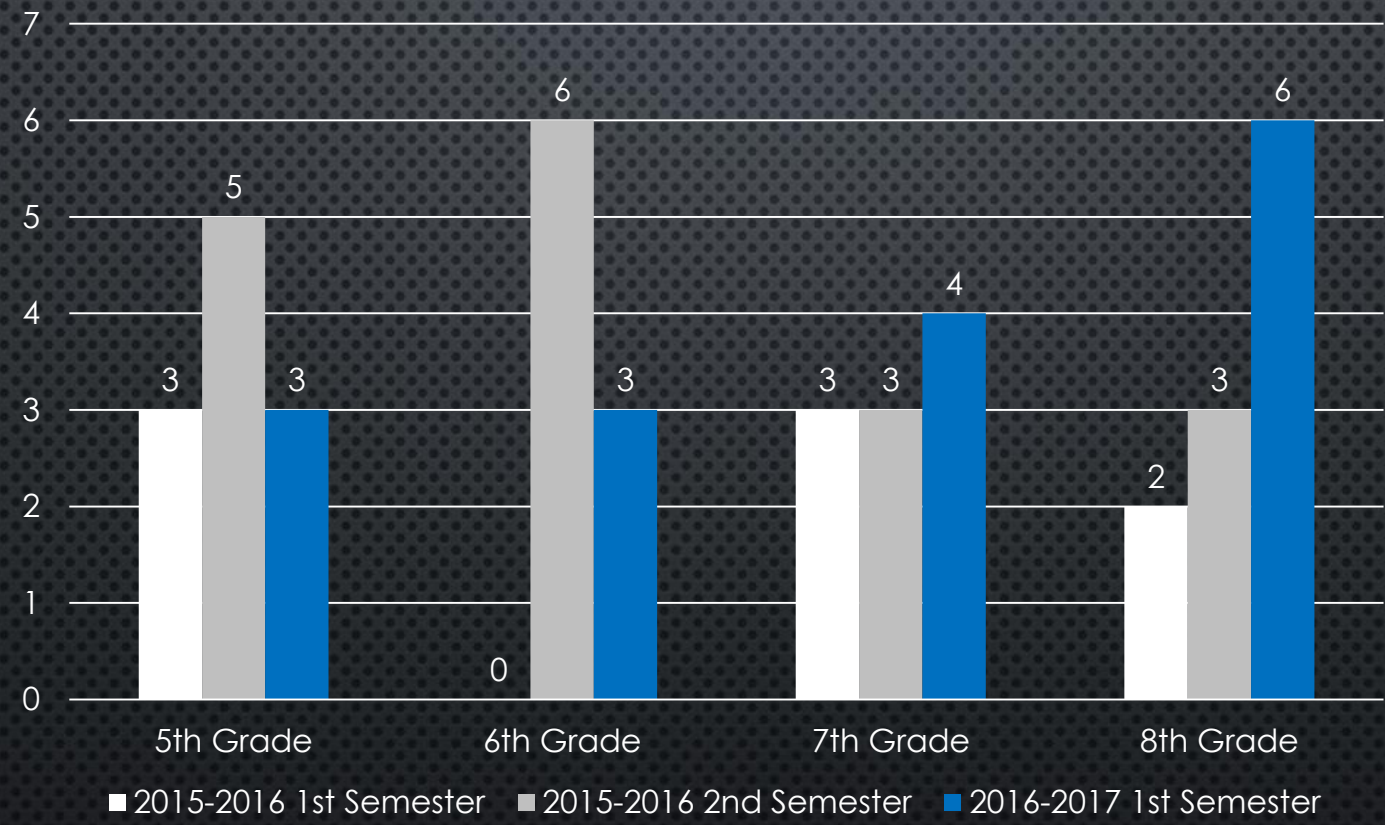

SUSPENSIONS 2016.2017

BEHAVIOR STATISTICS | 1ST SEMESTER

SUSPENSIONS

HOMWORK MONITORING

2015-2016

	1 VISITS	2 VISITS	3 VISITS	4 VISITS	5 VISITS	PARENT MEETINGS	8 VISITS	10 VISITS	MORE THAN 10
5TH GRADE	76	25	10	14	25	X	0	0	0
6TH GRADE	114	69	41	18	21	X	4	4	4
7TH GRADE	135	60	28	14	16	X	3	3	3
8TH GRADE	124	41	27	17	17	X	1	1	1

2016-2017

	1 VISITS	2 VISITS	3 VISITS	4 VISITS	5 VISITS	PARENT MEETINGS	8 VISITS	10 VISITS	MORE THAN 10
5TH GRADE	70	25	9	4	10	X	0	0	0
6TH GRADE	52	21	12	11	12	X	3	3	3
7TH GRADE	80	33	14	7	10	X	1	1	1
8TH GRADE	88	26	7	13	7	X	0	0	0