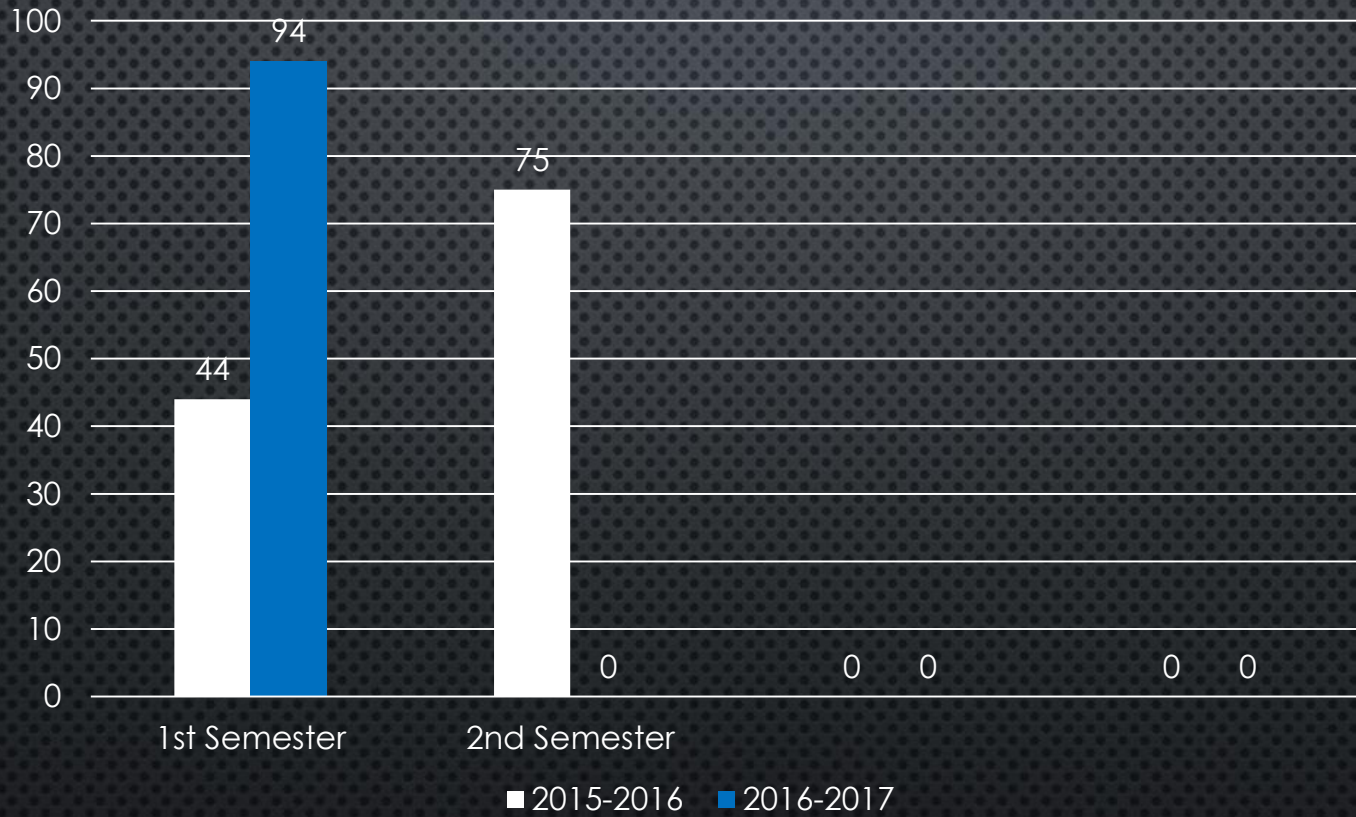

PRESENTED BY KELLIE ROWLAND | PRINCIPAL
FEBRUARY, 2017

ATTENDANCE

LAKESWOOD MIDDLE SCHOOL ABSENCE DATA

Overall Attendance to YTD
92.63%

BEHAVIOR STATISTICS

RTC VISITS

BEHAVIOR STATISTICS | BY SEMESTER

RTC Visits