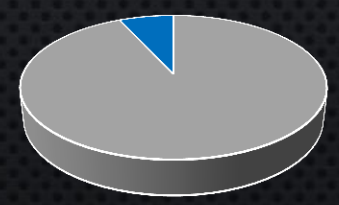

A

ATTENDANCE

B

BEHAVIOR

C

CURRICULUM

A QUARTERLY REPORT DESIGNED TO KEEP THE BOARD INFORMED

LAKWOOD MIDDLE SCHOOL

PRESENTED BY KELLIE ROWLAND | PRINCIPAL
FEBRUARY, 2017

ATTENDANCE

LAKESWOOD MIDDLE SCHOOL ABSENCE DATA

Overall Attendance to YTD
92.63%

BEHAVIOR STATISTICS

RTC VISITS

BEHAVIOR STATISTICS | BY SEMESTER

RTC Visits