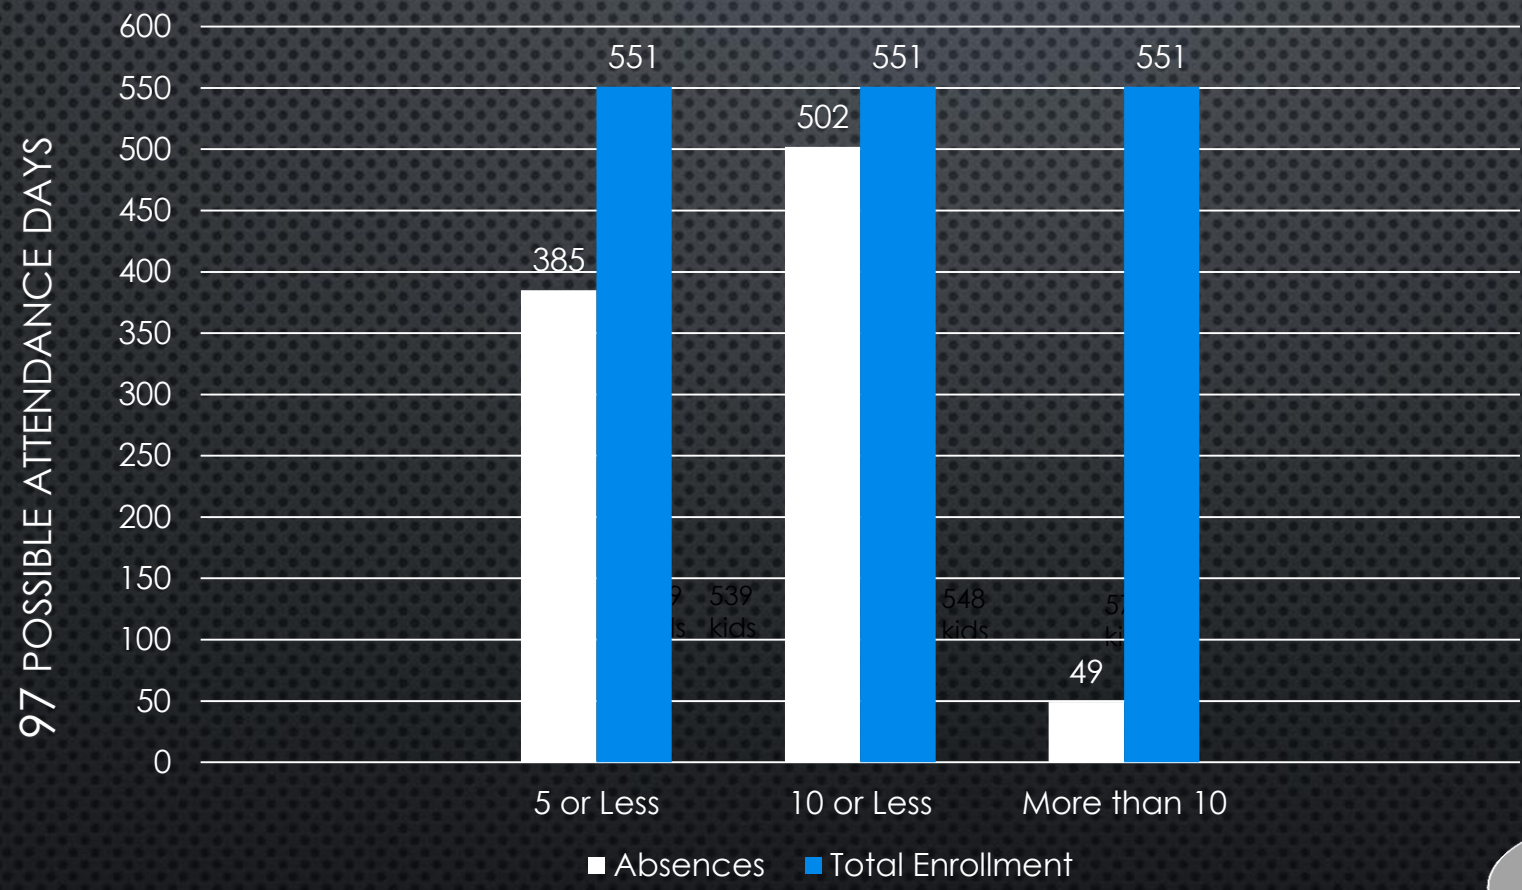

A

ATTENDANCE

B

BEHAVIOR

C

CURRICULUM

A QUARTERLY REPORT DESIGNED TO KEEP THE BOARD INFORMED

LAKWOOD MIDDLE SCHOOL

PRESENTED BY KELLIE ROWLAND | PRINCIPAL
FEBRUARY, 2017

ATTENDANCE

LAKESWOOD MIDDLE SCHOOL ABSENCE DATA

Overall Attendance to YTD
92.63%

BEHAVIOR STATISTICS

RTC VISITS

BEHAVIOR STATISTICS | BY SEMESTER

RTC Visits