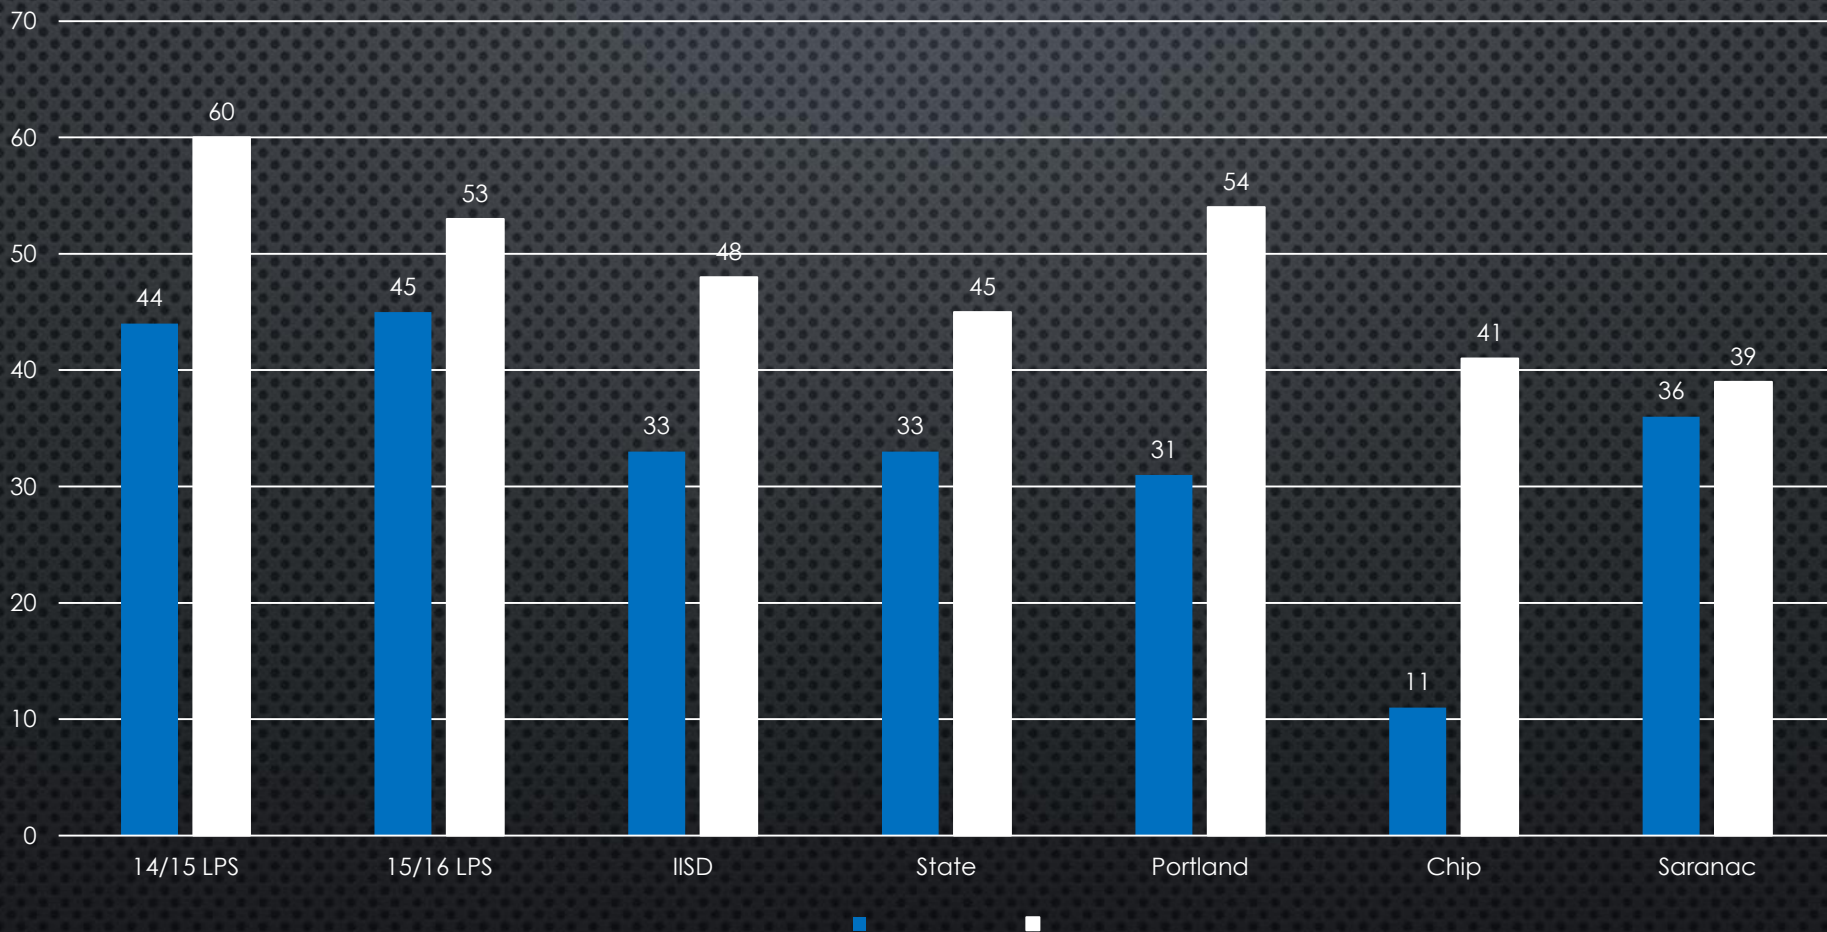

M STEP DATA

GRADE 5 MATH, ELA, SOCIAL STUDIES

M STEP | 2016-2017

M STEP DATA

GRADE 6 MATH, ELA

M STEP | 2016-2017

M STEP DATA

GRADE 7 MATH, ELA